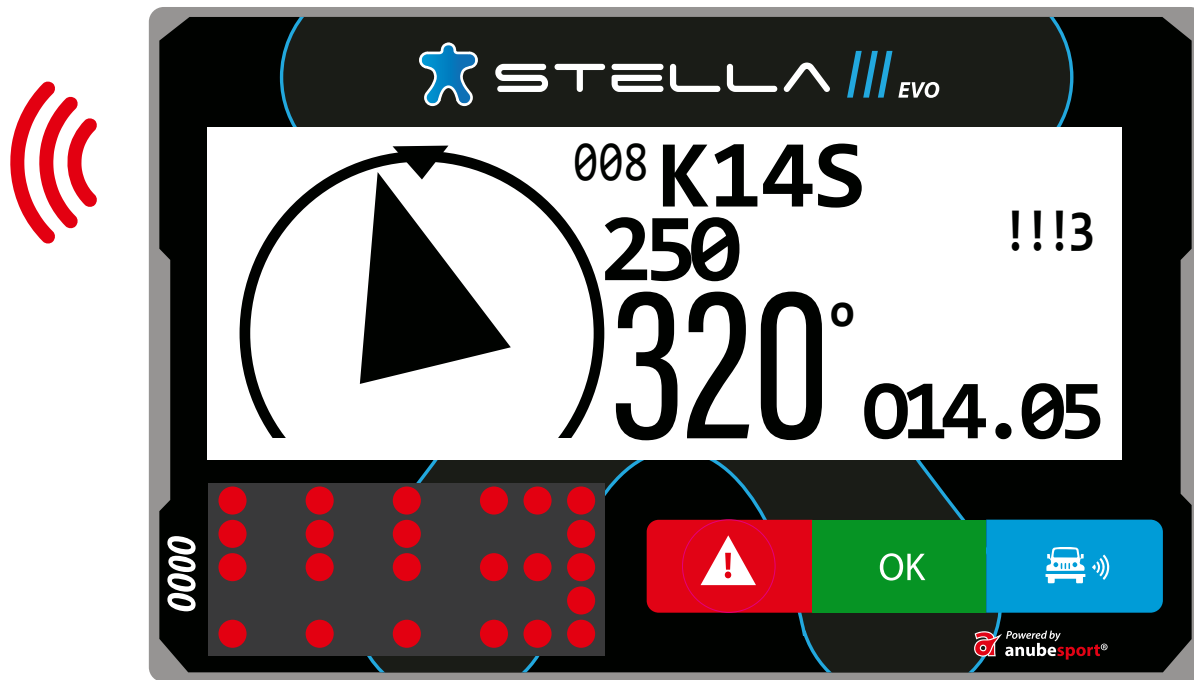

PERICOLO 3!!!

Preavviso di 300m sulla nota del road book di "pericolo 3!!!"