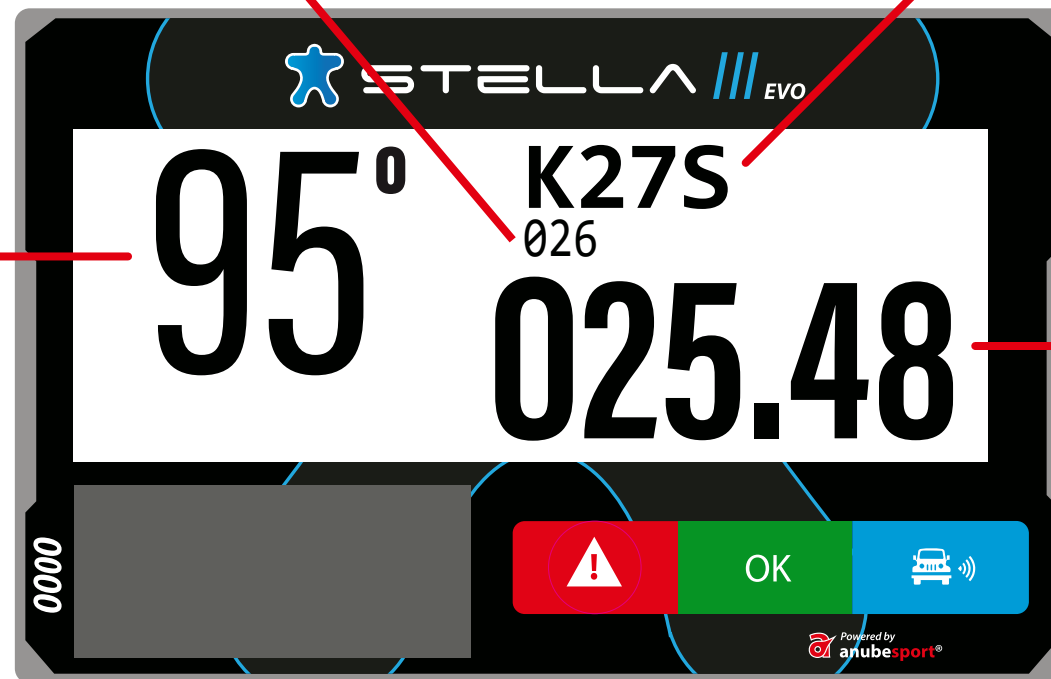

# SCHERMATA PRINCIPALE

NUMERO WAYPOINT  
DI ARRIVO

NOME WAYPOINT  
DI ARRIVO

DIREZIONE

CONTA CHILOMETRI  
TOTALE

# WAYPOINT IN AVVICINAMENTO

The image shows a navigation screen for the 'STELLA EVO' device. The screen displays the following information:

- Top center: **STELLA EVO** logo.
- Waypoint ID: **026 K27S**
- Distance to waypoint: **512**
- Direction to waypoint: **320°**
- Total kilometers counter: **026.82**
- Bottom left: **0000**
- Bottom center: **OK** button.
- Bottom right: Car icon with signal waves.
- Bottom right corner: **Powered by anubespport** logo.

Red callout lines point to the following elements:

- DIREZIONE DEL WAYPOINT DI ARRIVO**: Points to the circular arrow icon.
- DIREZIONE**: Points to the **320°** value.
- DISTANZA DAL WAYPOINT**: Points to the **512** value.
- CONTA CHILOMETRI TOTALE**: Points to the **026.82** value.