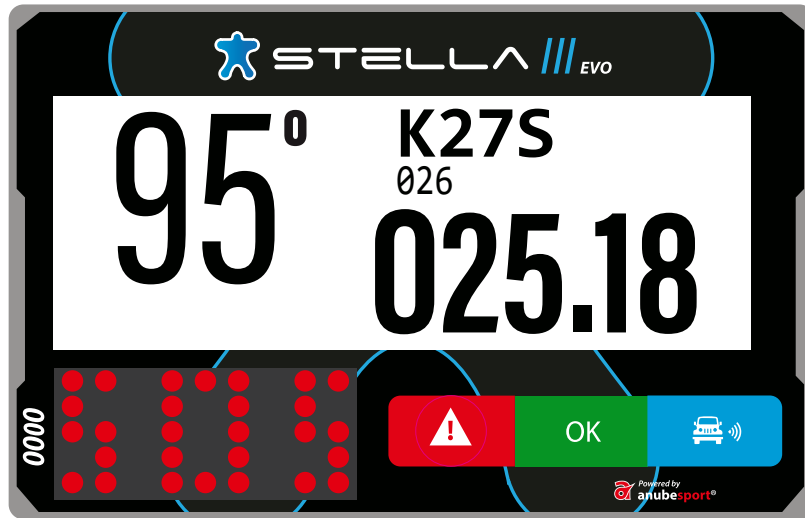

RICHIESTA DI IMMEDIATO INTERVENTO MEDICO

1 sec.

SOS