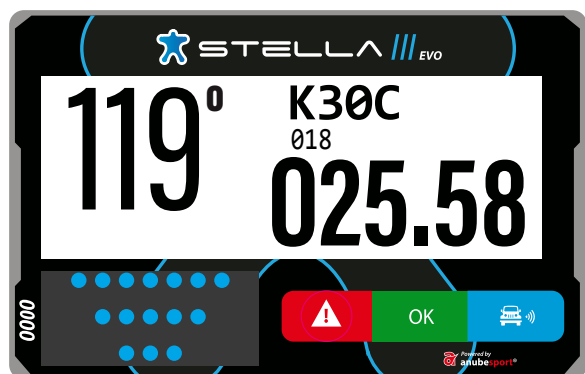

# WAYPOINT IN AVVICINAMENTO

The image shows a navigation screen for the 'STELLA EVO' device. The screen displays the following information:

- Top center: **STELLA EVO** logo.
- Waypoint ID: **026 K27S**
- Distance to waypoint: **512**
- Direction to waypoint: **320°**
- Total kilometers counter: **026.82**
- Bottom left: **0000**
- Bottom center: **OK** button.
- Bottom right: Car icon with signal waves.
- Bottom right corner: **Powered by anubespport** logo.

# AVVISO DI SORPASSO

LAMPEGGIANTE

RICHIESTA DI SORPASSO

# AVVISO DI SORPASSO

**FISSO**

**LAMPEGGIANTE**