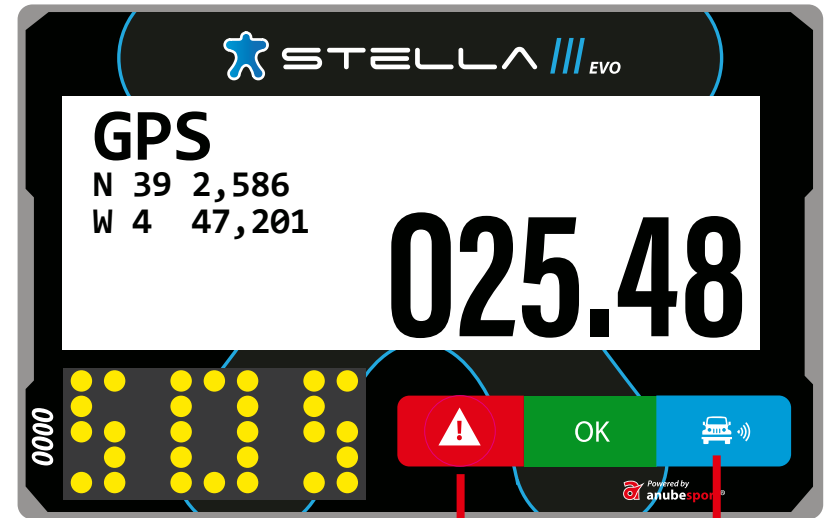

RICHIESTA DI IMMEDIATO INTERVENTO MEDICO

1 sec.

SOS