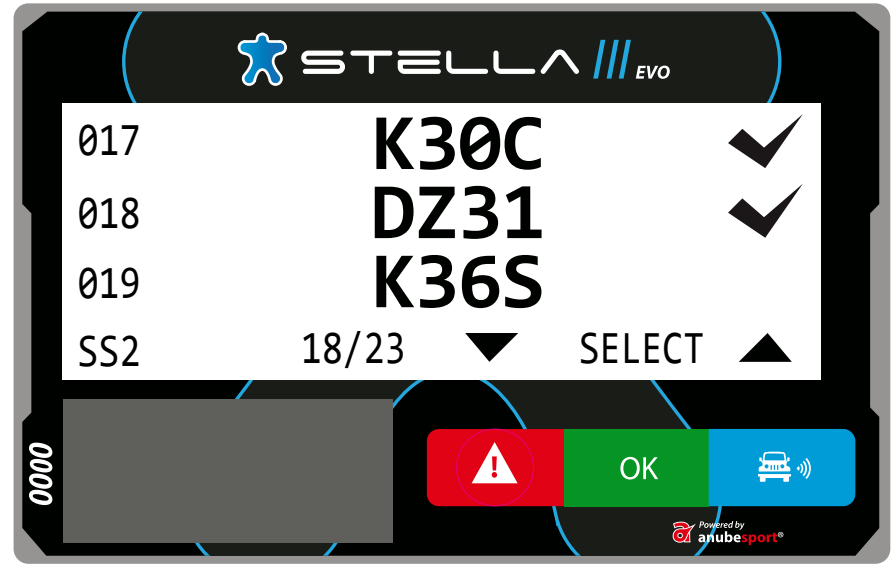

# WAYPOINT IN AVVICINAMENTO

The image shows a navigation screen for the 'STELLA EVO' device. The screen displays the following information:

- Top center: **STELLA EVO** logo.
- Waypoint ID: **026 K27S**
- Distance to waypoint: **512**
- Direction to waypoint: **320°**
- Total kilometers counter: **026.82**
- Bottom left: **0000**
- Bottom center: **OK** button.
- Bottom right: Car icon with signal waves.
- Bottom right corner: **Powered by anubespport** logo.

# LISTA WAYPOINT

OK