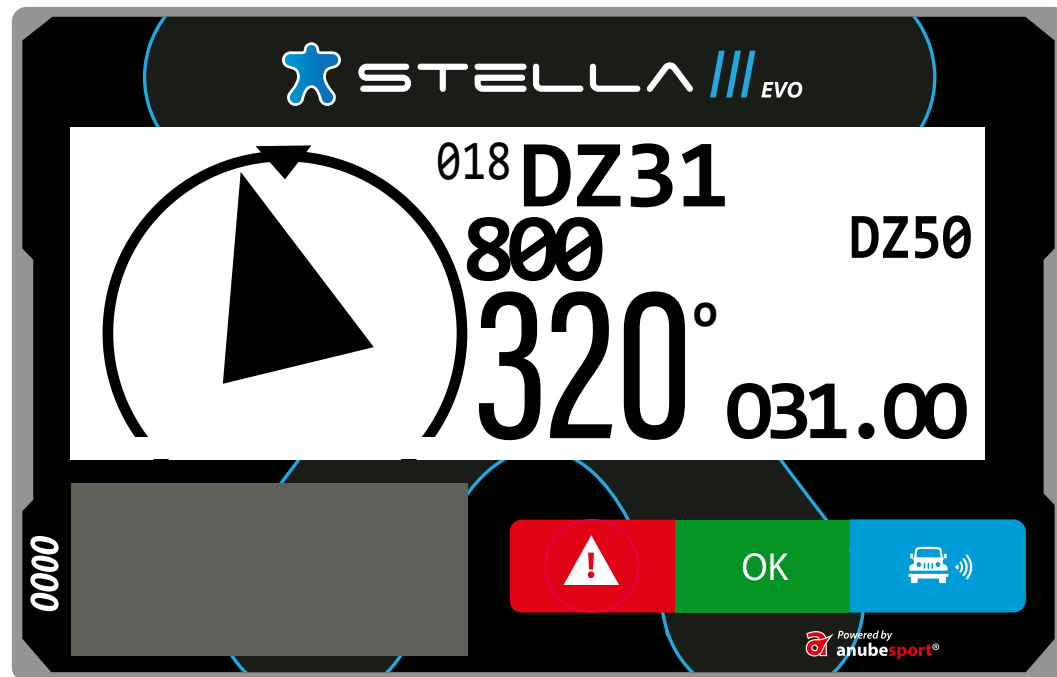

LIMITE DI VELOCITÀ