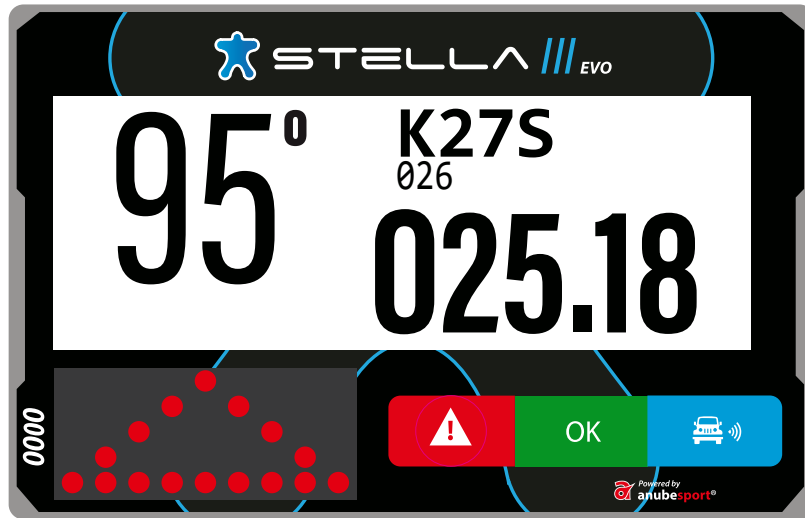

AVVISO DI VEICOLO FERMO

3 sec.