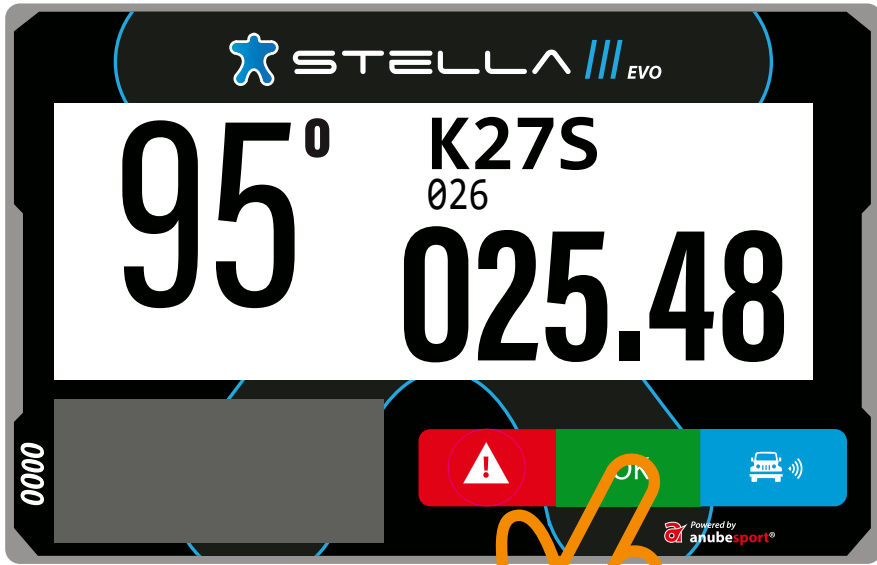

LISTA WAYPOINT

OK