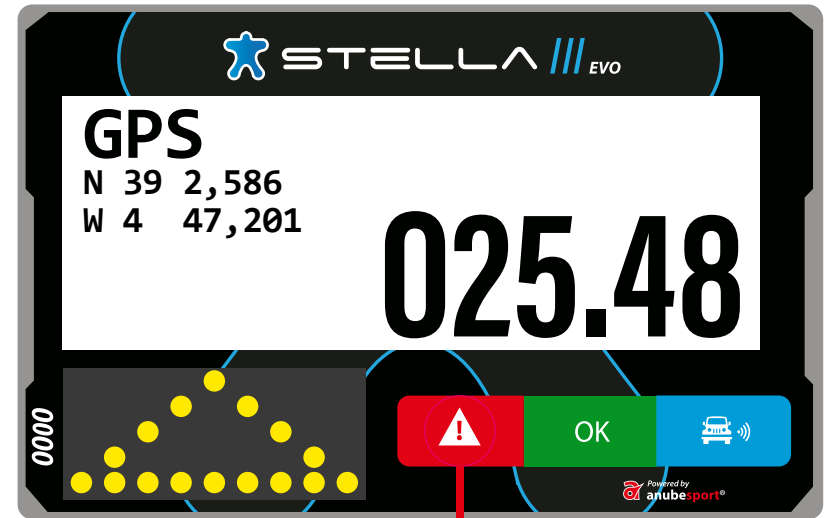

AVVISO DI VEICOLO FERMO

3 sec.