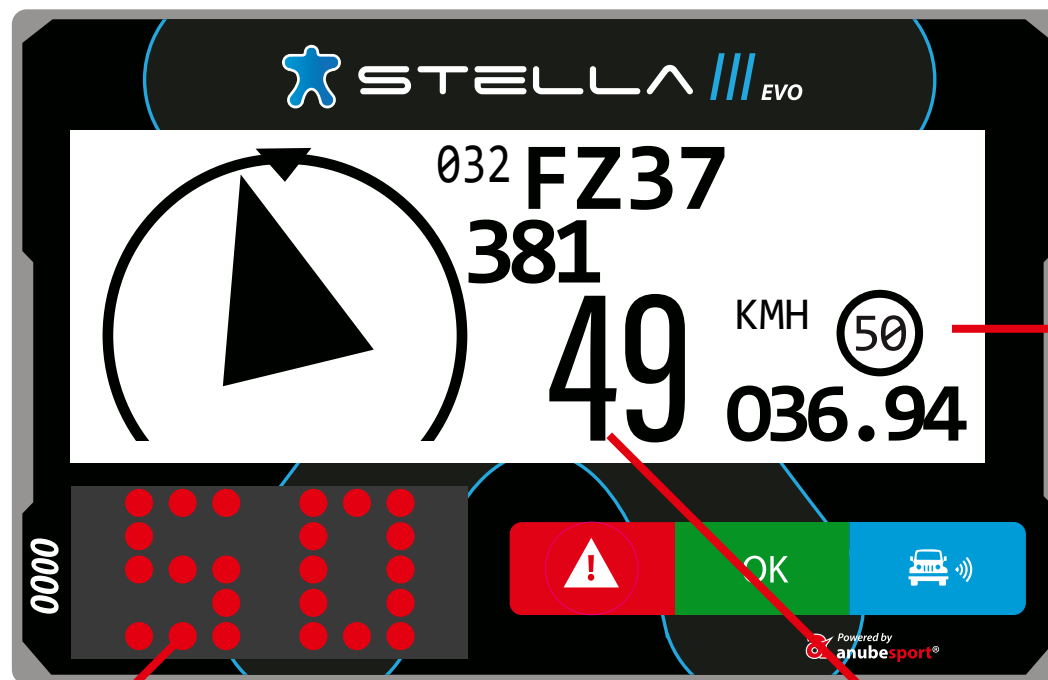

ZONA DI VELOCITÀ

LIMITE
DI VELOCITÀ

LIMITE
DI VELOCITÀ

VELOCITÀ REALE